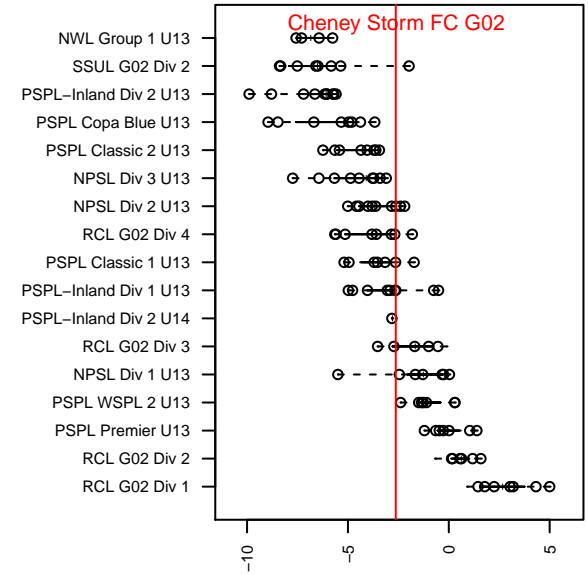

Cheney Storm FC G02

Cheney Storm FC
 Cheney, WA
 G02 total strength=860
 attack=2.05 defense=0.74
 fall league = PSPL-Inland Div 1 U13
 spr league = Spr PSPL-Inland Div 1 U13
 notes= Showalter 2013-5

alt names used:
 Cheney Storm FC G02
 STORM FC G02 (WA)
 IEYSA Storm Showalter 02
 STORM FCSTORM FC G02 SHOWALTER
 IEYSA Storm Showalter 02
 STORM FC G02 SHOWALTER (WA)

**attack and defense variance (black dot)
relative to other teams
and top 10 in region**

**attack and defense rating
relative to others at age
and all opponents in last 13 months**

Performance relative to 13 month average