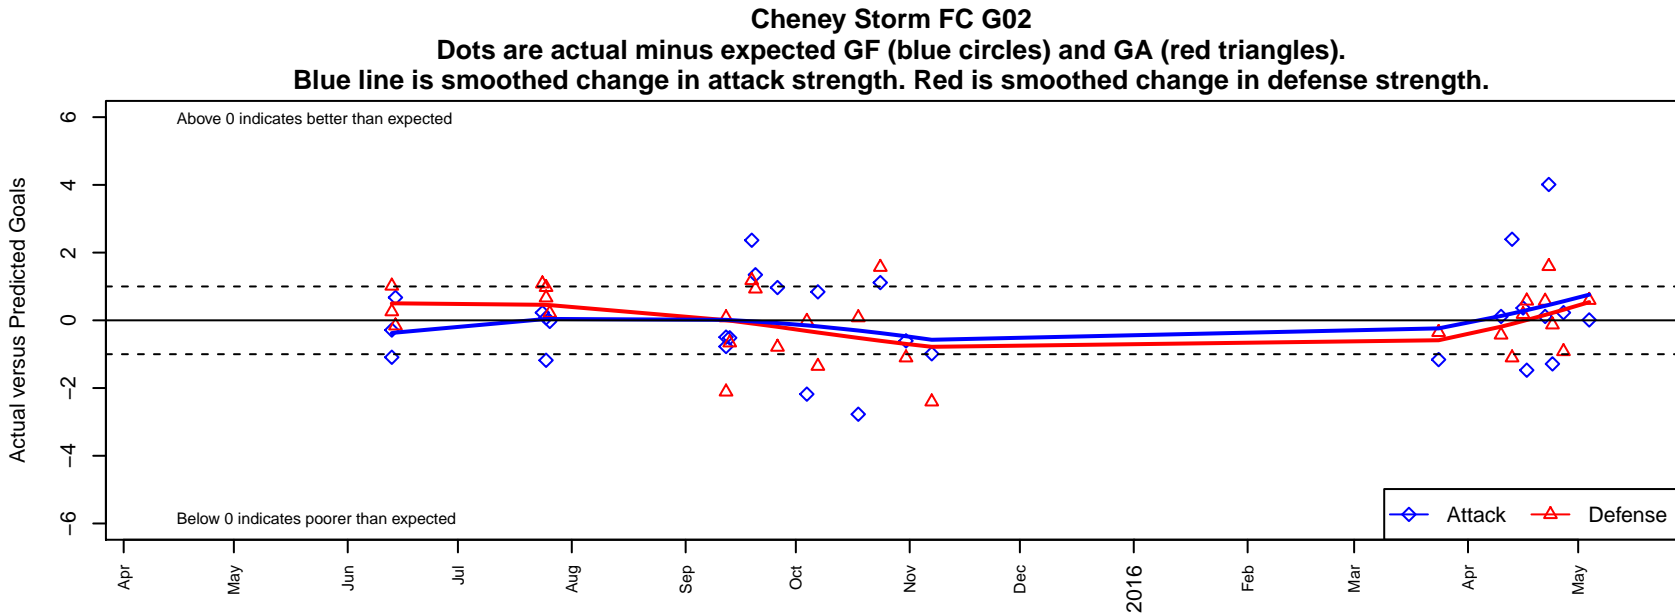

Cheney Storm FC G02

Cheney Storm FC
 Cheney, WA
 G02 total strength=860
 attack=2.05 defense=0.74
 fall league = PSPL-Inland Div 1 U13
 spr league = Spr PSPL-Inland Div 1 U13
 notes= Showalter 2013-5

alt names used:
 Cheney Storm FC G02
 STORM FC G02 (WA)
 IEYSA Storm Showalter 02
 STORM FCSTORM FC G02 SHOWALTER
 IEYSA Storm Showalter 02
 STORM FC G02 SHOWALTER (WA)

**attack and defense variance (black dot)
relative to other teams
and top 10 in region**

**attack and defense rating
relative to others at age
and all opponents in last 13 months**

Performance relative to 13 month average