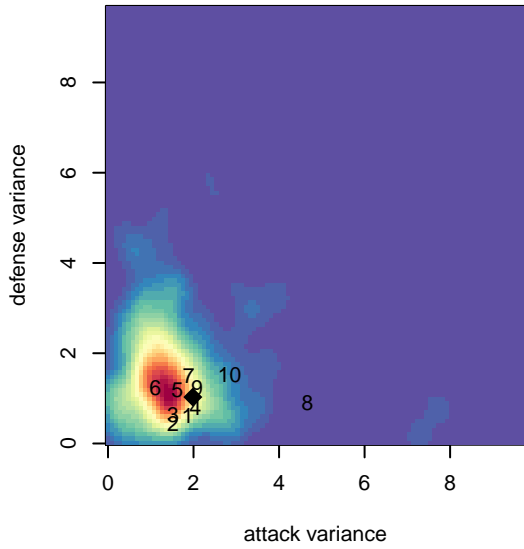

Cheney Storm FC G02

Cheney Storm FC
 Cheney, WA
 G02 total strength=860
 attack=2.05 defense=0.74
 fall league = PSPL-Inland Div 1 U13
 spr league = Spr PSPL-Inland Div 1 U13
 notes= Showalter 2013-5

alt names used:
 Cheney Storm FC G02
 STORM FC G02 (WA)
 IEYSA Storm Showalter 02
 STORM FCSTORM FC G02 SHOWALTER
 IEYSA Storm Showalter 02
 STORM FC G02 SHOWALTER (WA)

**attack and defense variance (black dot)
relative to other teams
and top 10 in region**

**attack and defense rating
relative to others at age
and all opponents in last 13 months**

Performance relative to 13 month average